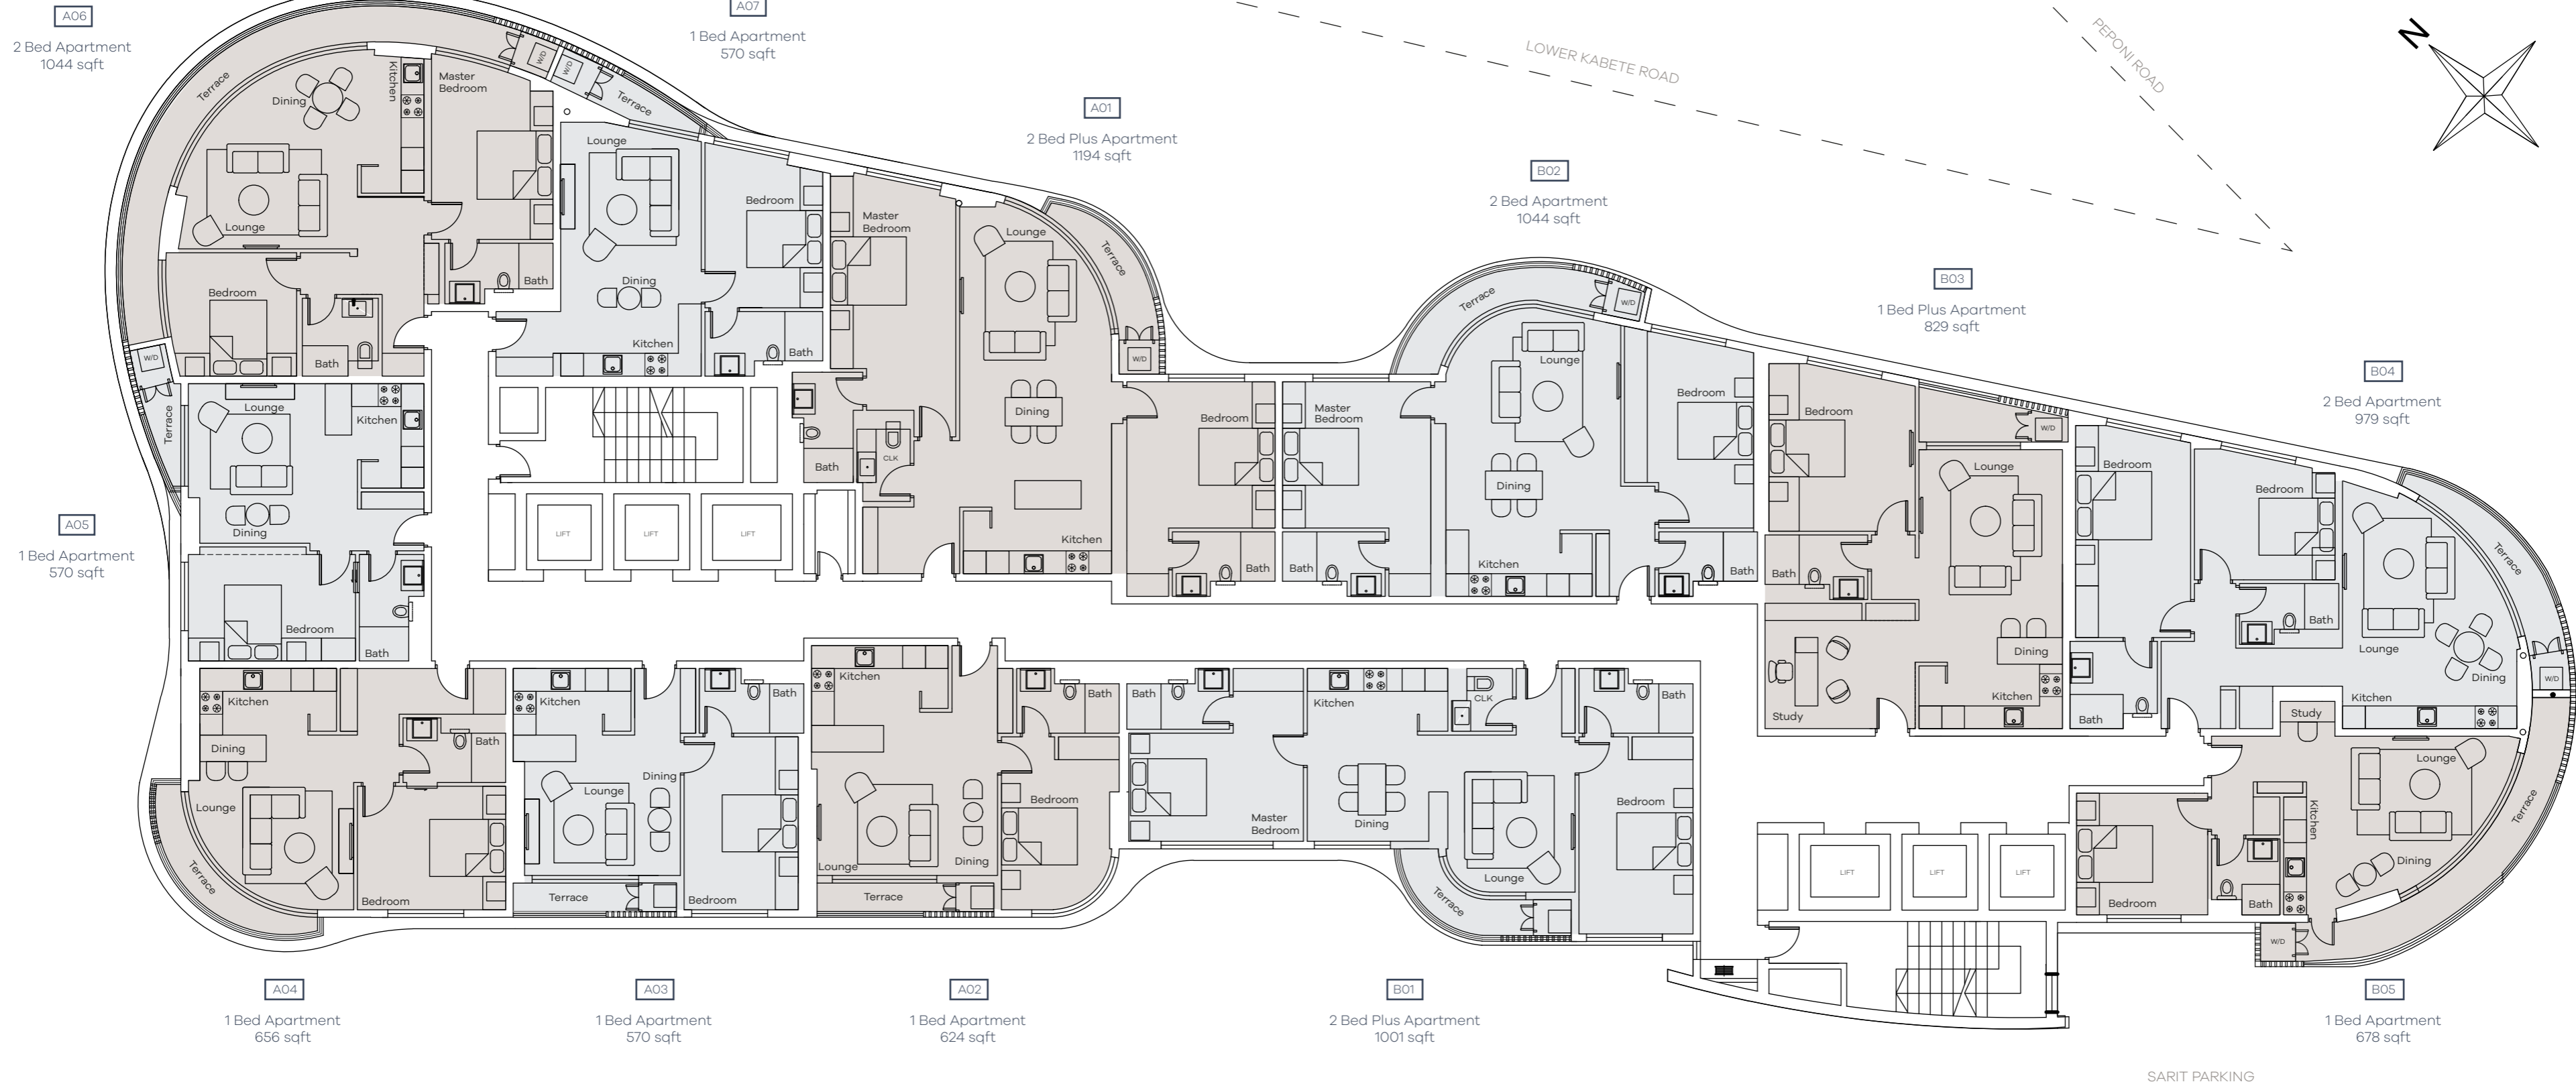

# FLOORPLANS

1870  
WEST

KARUNA ROAD

A06  
2 Bed Apartment  
1044 sqft

A07  
1 Bed Apartment  
570 sqft

A01  
1 Bed Plus Apartment  
979 sqft

B02  
1 Bed Plus Apartment  
785 sqft

B03  
1 Bed Plus Apartment  
829 sqft

# LEVEL 2 - 6

KARUNA ROAD

**LEVEL 7 - 13**

KARUNA ROAD

LOWER KABETE ROAD

PEPONI ROAD

SARIT PARKING

A06  
2 Bed Apartment  
1044 sqft

# LEVEL 14 - 28