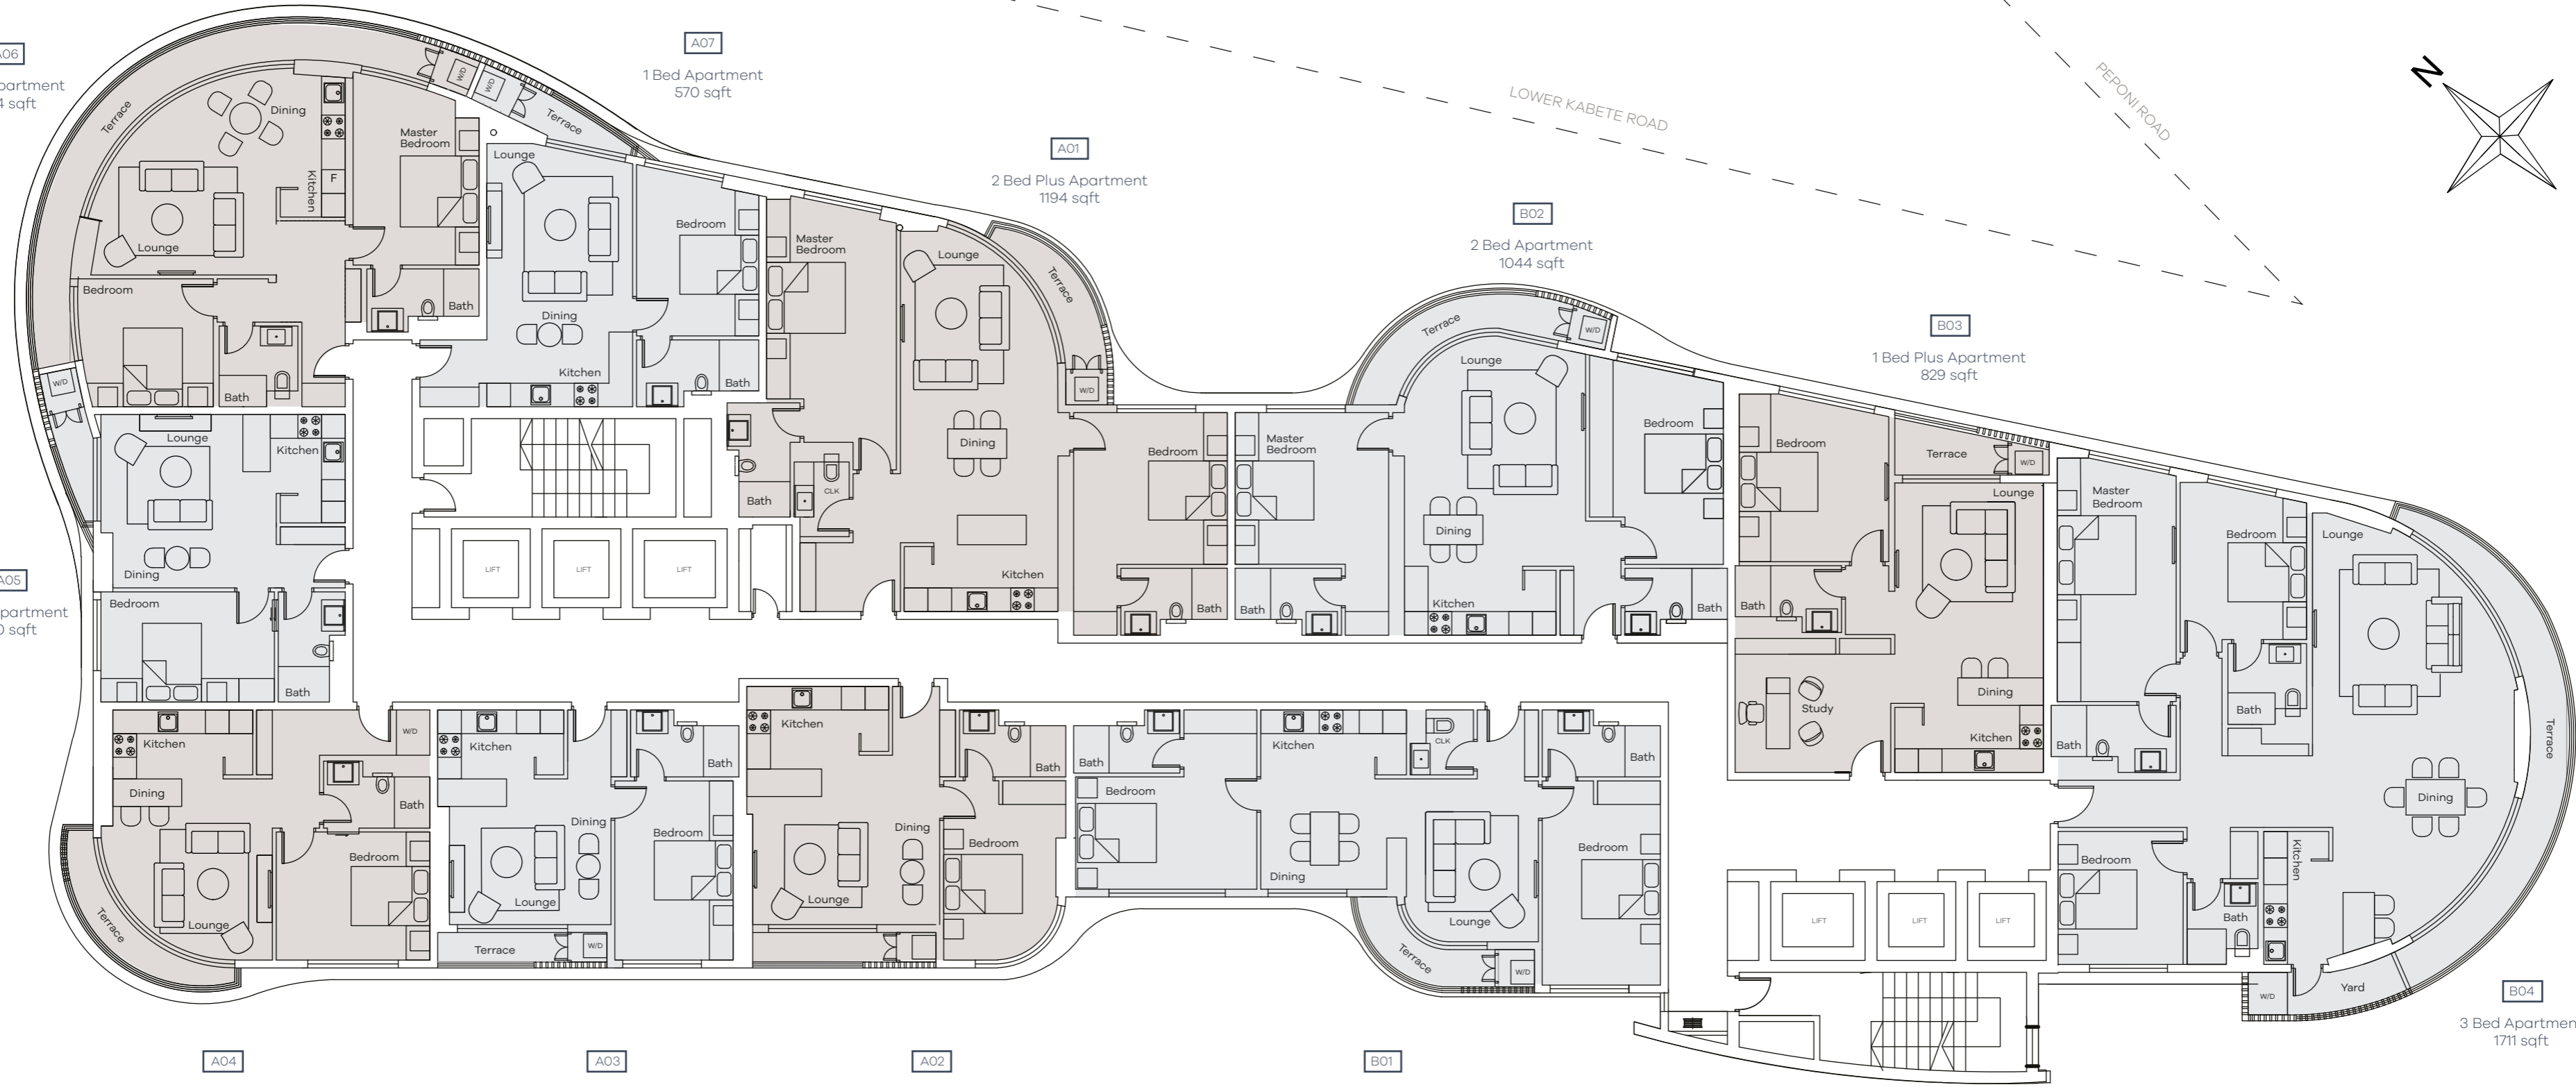

# FLOORPLANS

1870  
WEST

KARUNA ROAD

A06  
2 Bed Apartment  
1044 sqft

A07  
1 Bed Apartment  
570 sqft

A01  
1 Bed Plus Apartment  
979 sqft

B02  
1 Bed Plus Apartment  
785 sqft

B03  
1 Bed Plus Apartment  
829 sqft

A07  
1 Bed Apartment  
570 sqft

A01  
2 Bed Plus Apartment  
1194 sqft

B02  
2 Bed Apartment  
1044 sqft

B03  
1 Bed Plus Apartment  
829 sqft

A05  
1 Bed Apartment  
570 sqft

A04  
1 Bed Apartment  
656 sqft

A03  
1 Bed Apartment  
570 sqft

A02  
1 Bed Apartment  
624 sqft

B01  
2 Bed Plus Apartment  
1001 sqft

B04  
3 Bed Apartment  
1711 sqft

# LEVEL 14 - 28