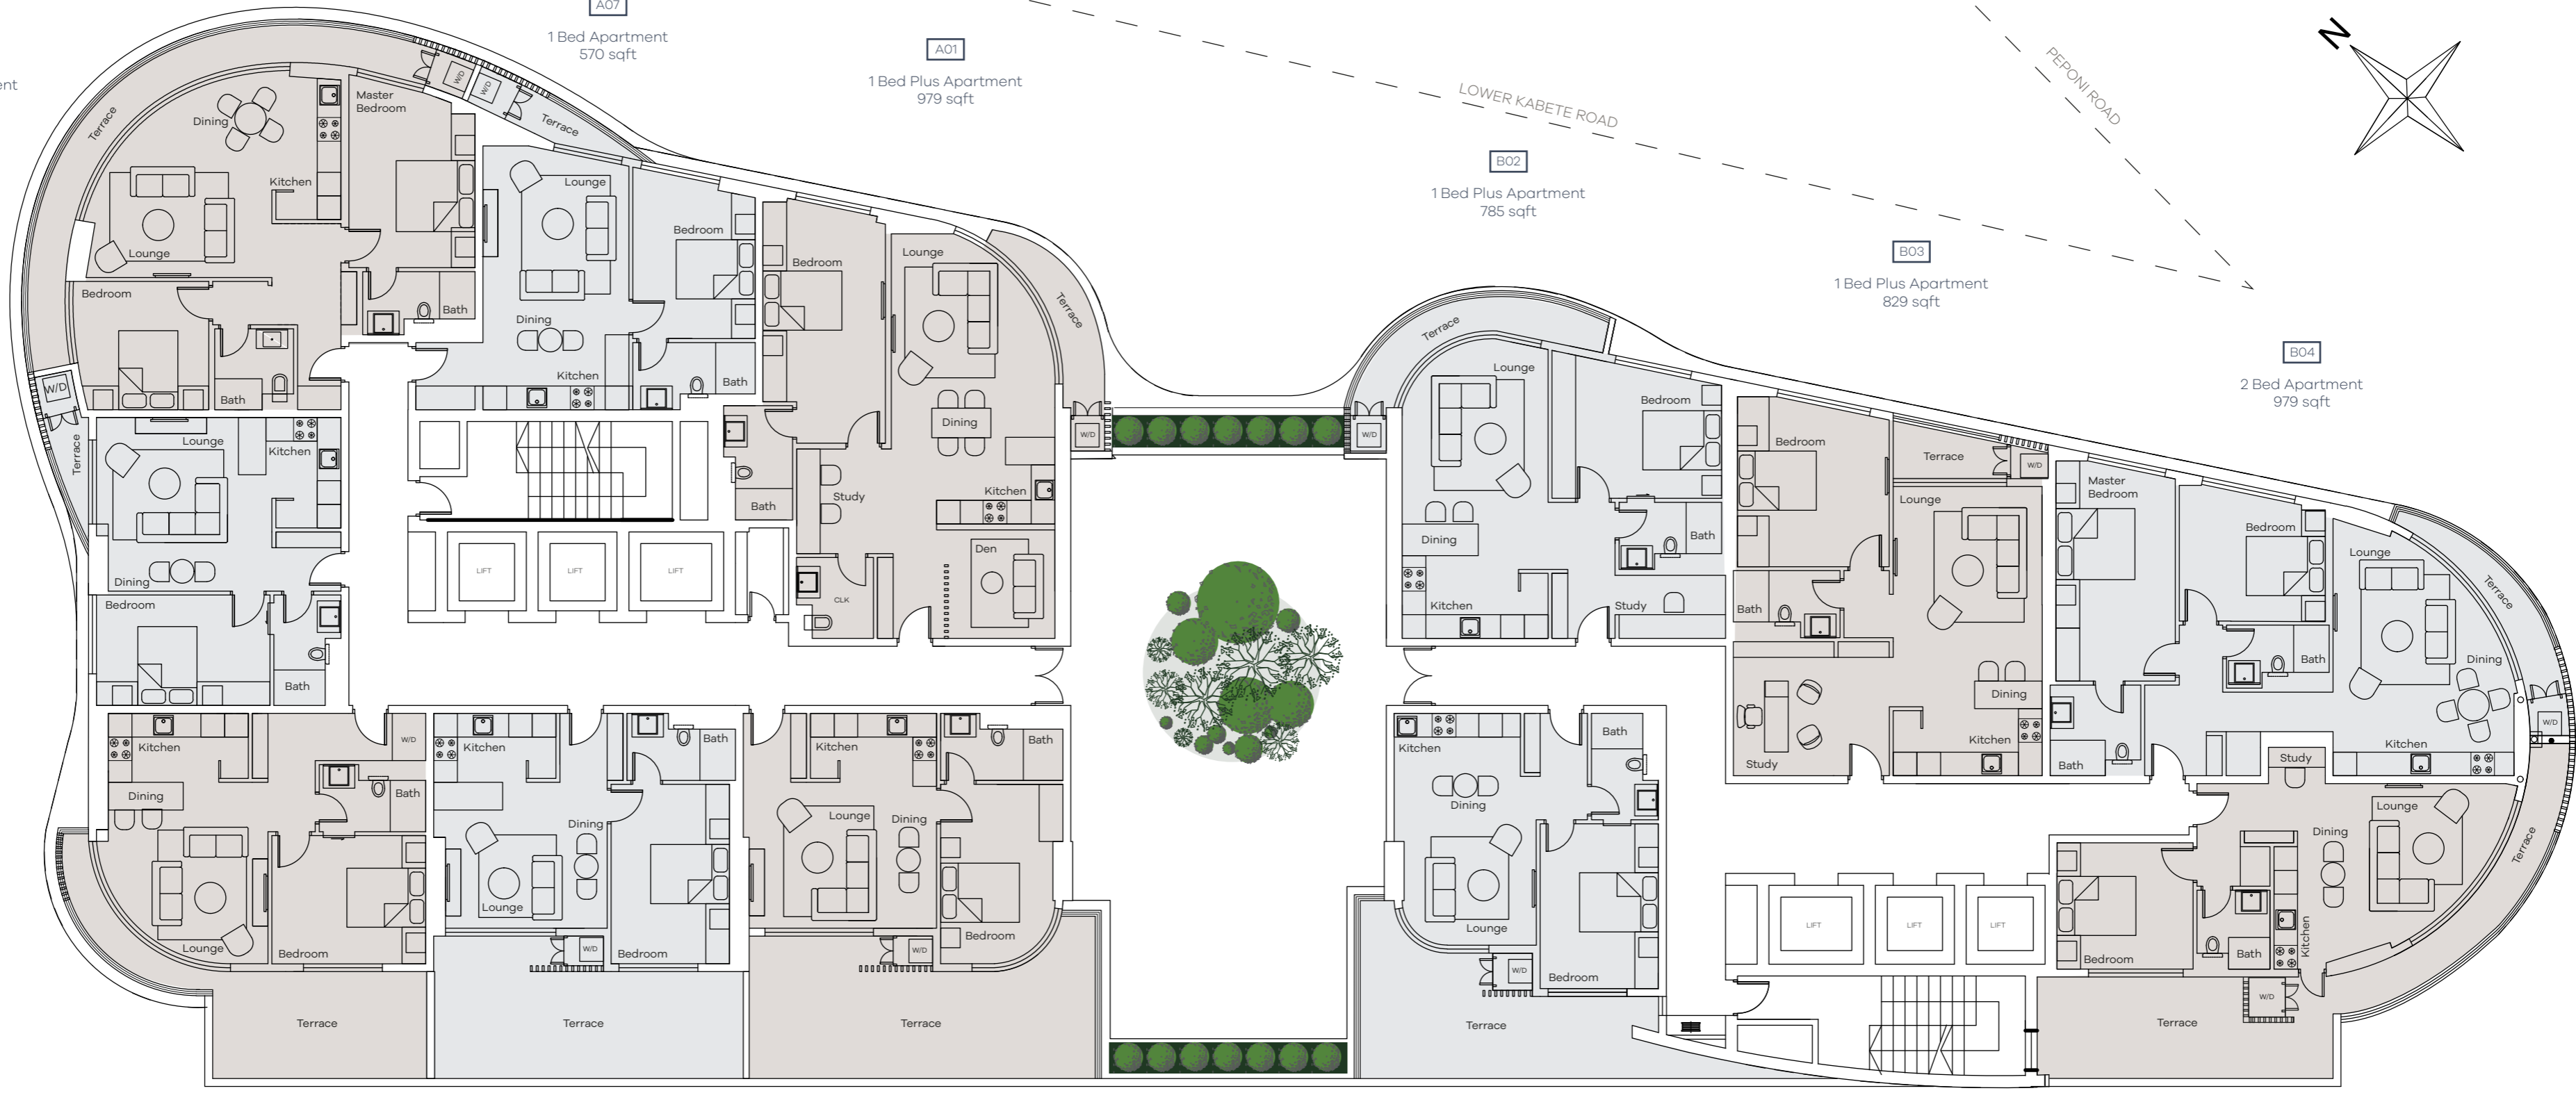

KARUNA ROAD

A06
2 Bed Apartment
1044 sqft

A07
1 Bed Apartment
570 sqft

A01
1 Bed Plus Apartment
979 sqft

B02
1 Bed Plus Apartment
785 sqft

B03
1 Bed Plus Apartment
829 sqft

B04
2 Bed Apartment
979 sqft

A05
1 Bed Apartment
570 sqft

A04
1 Bed Apartment
724 sqft

A03
1 Bed Apartment
694 sqft

A02
1 Bed Apartment
732 sqft

B01
1 Bed Apartment
624 sqft

B05
1 Bed Apartment
775 sqft

LOWER KABETE ROAD

PEPONI ROAD

SARIT PARKING

LEVEL 1