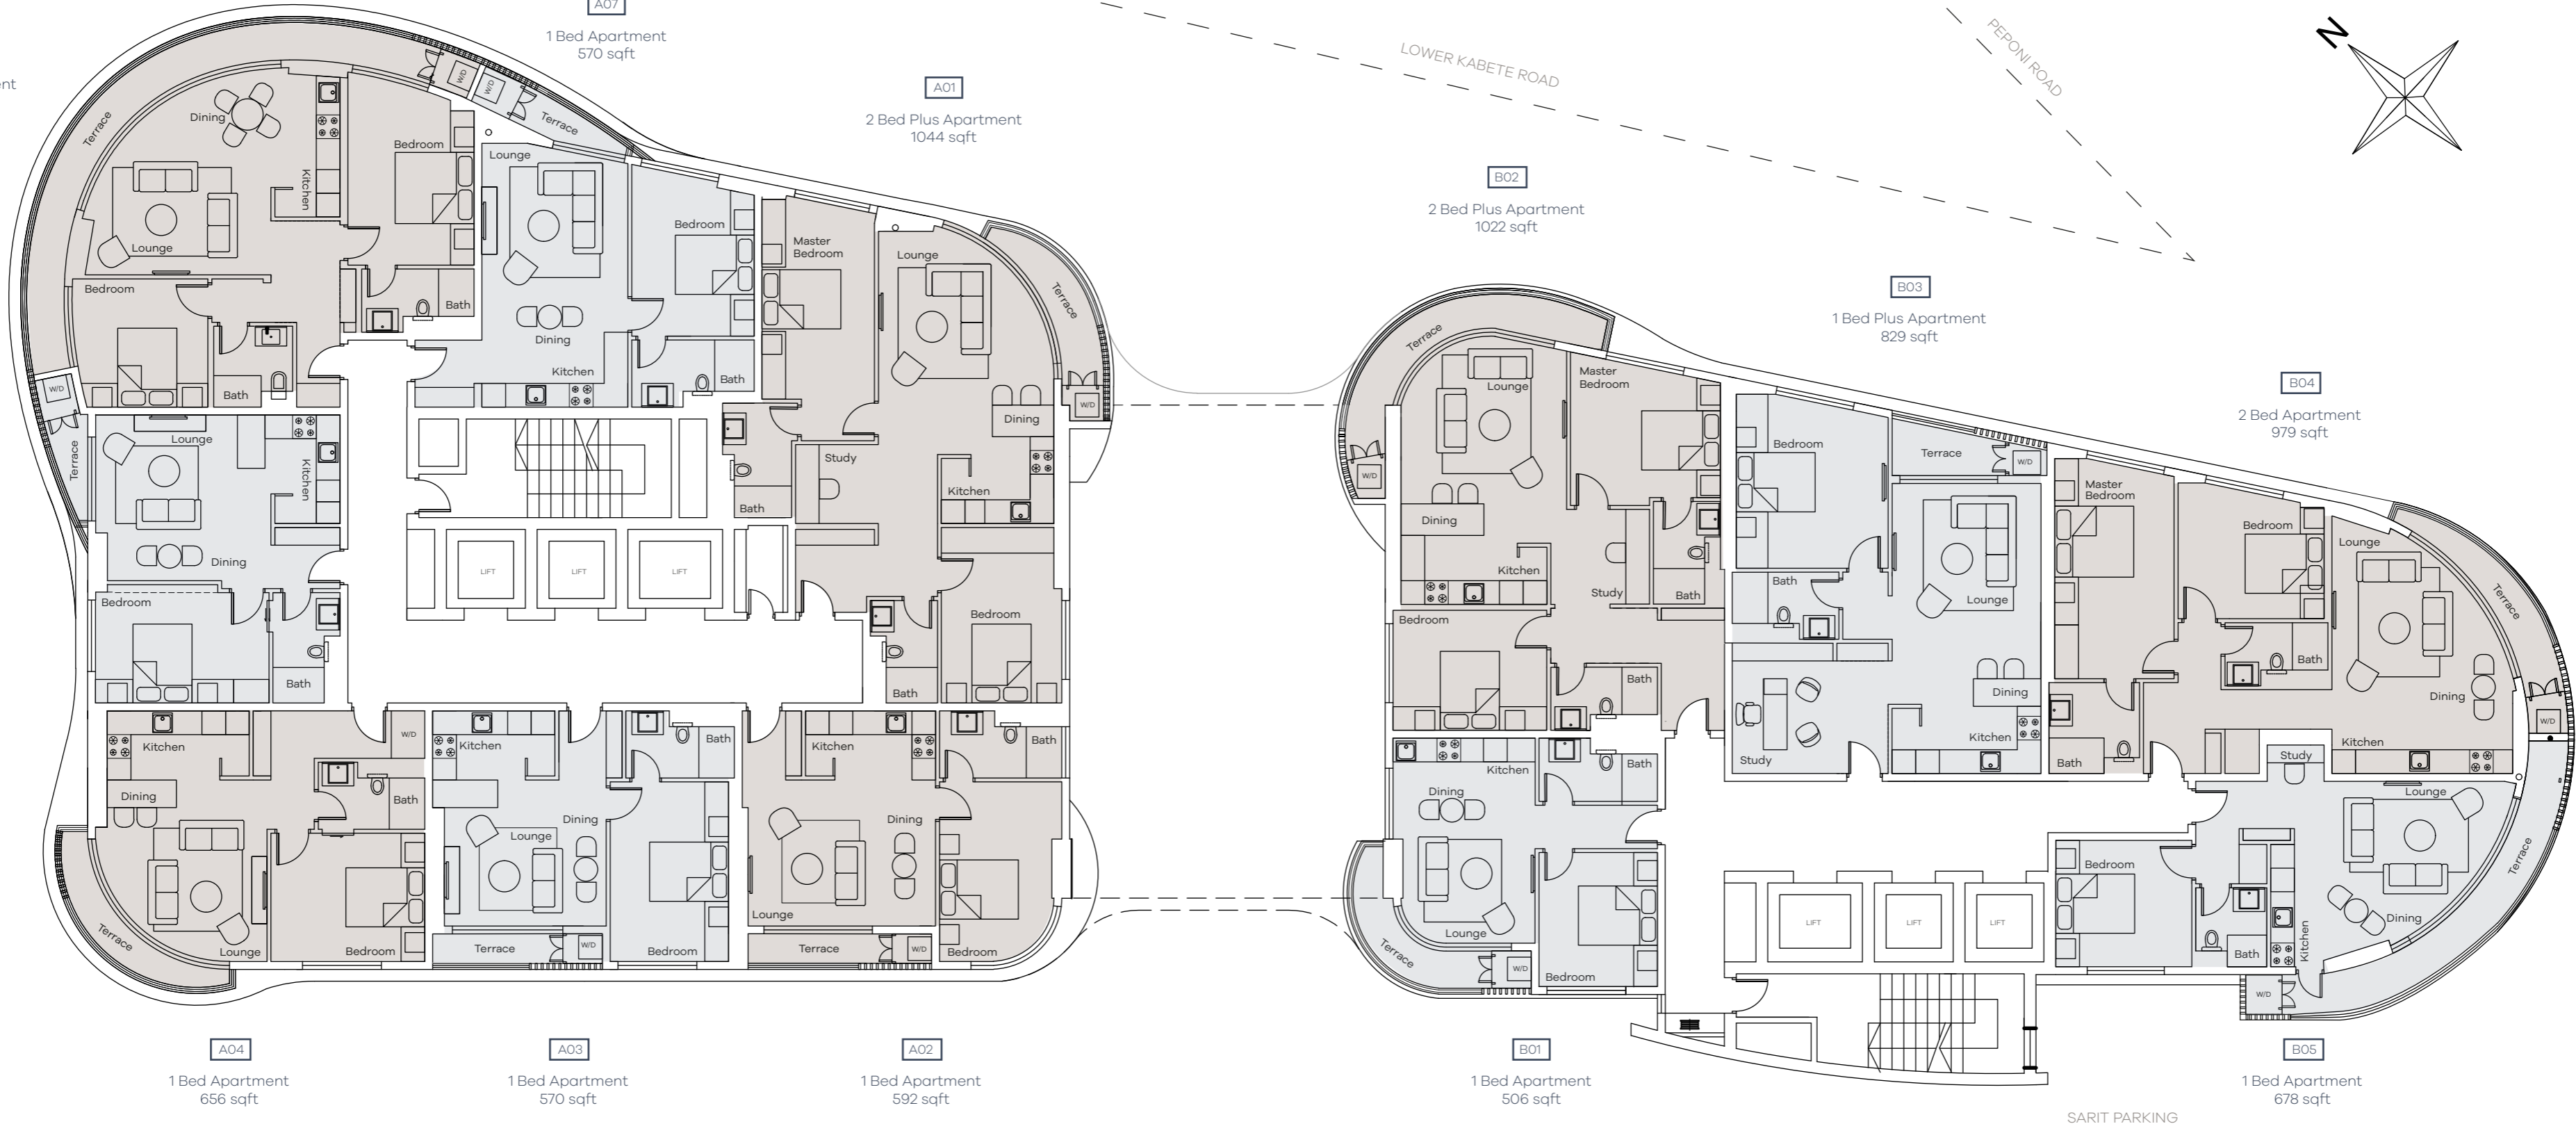

KARUNA ROAD

A06
2 Bed Apartment
1044 sqft

A07
1 Bed Apartment
570 sqft

A01
2 Bed Plus Apartment
1044 sqft

A05
1 Bed Apartment
570 sqft

B02
2 Bed Plus Apartment
1022 sqft

B03
1 Bed Plus Apartment
829 sqft

B04
2 Bed Apartment
979 sqft

A04
1 Bed Apartment
656 sqft

A03
1 Bed Apartment
570 sqft

A02
1 Bed Apartment
592 sqft

B01
1 Bed Apartment
506 sqft

B05
1 Bed Apartment
678 sqft

LOWER KABETE ROAD

PEPONI ROAD

SARIT PARKING

LEVEL 2 - 6